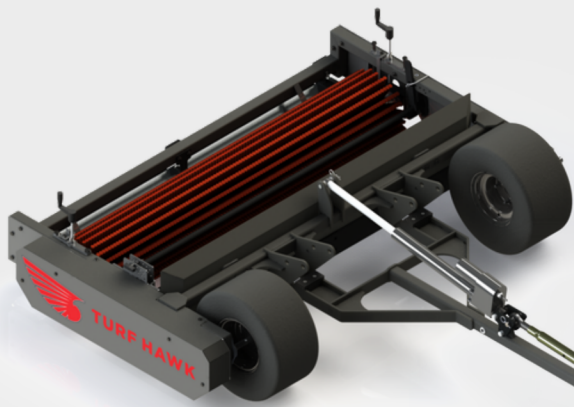

# TURF HAWK

**BUILT TO LAST  
ENGINEERED TO DRIVE RESULTS**

FI Equipment has partnered with **Dream Turf Equipment** to better serve **you** with a well established dealer network.

The Turf Hawk™ is a pull-type machine line up that was designed to reduce time spent grooming while enhancing the quality of both natural and artificial turf surfaces. The machines provide up to **3 essential grooming tools** for single pass efficiency, including; **rotary brushes, magnet bars, debris collectors or spring tines**. Proven to be more effective at decompacting artificial turf than traditional drag brushes, the Turf Hawk's rotary brushes maintain an optimal surface hardness to enhance player safety. Use the Turf Hawk Pro to triple the working width to improve efficiency and reduce event turnover time.

## PRODUCT SPECIFICATIONS

	TURF HAWK	TURF HAWK PRO
Brush Working Width	5' 4" (1.63 m)	15' 6" (4.72 m)
Ideal Working Speed	6 mph (10 km/h)	
Transport Speed	12 mph (20 km/h)	
Approx. Weight	575 lbs (250 kg)	1350 lbs (612 kg)
Vehicle Requirements	12 V Battery	
	10 HP	20 HP
Towing Capacity	200 lbs (91 kg)	600 lbs (272 kg)

# PRODUCT FEATURES

**1. MAGNET BAR**  
67" QUICK CLEAN RARE EARTH MAGNET BAR

**2. ROTARY BRUSH**  
GROUND DRIVEN BRUSH FOR CONSISTENT PERFORMANCE

**3. BRUSH DEPTH**  
INDEPENDENT BRUSH HEIGHT ADJUSTMENT

**4. DEBRIS COLLECTOR**  
DUAL REMOVABLE BASKETS USED TO FILTER OUT UNWANTED DEBRIS