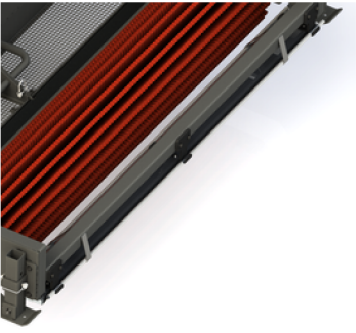

PRODUCT FEATURES

1. MAGNET BAR
67" QUICK CLEAN RARE EARTH MAGNET BAR