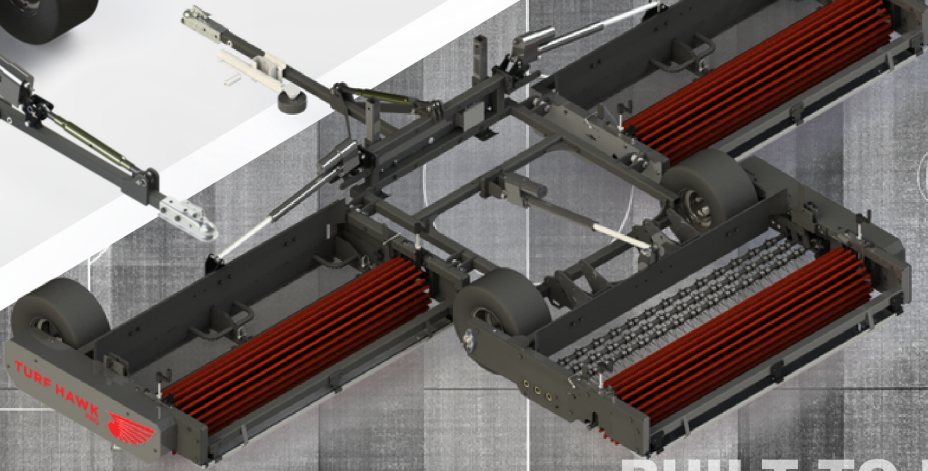

# TURF HAWK

**BUILT TO LAST  
ENGINEERED TO DRIVE RESULTS**

FI Equipment has partnered with **Dream Turf Equipment** to better serve **you** with a well established dealer network.

The Turf Hawk™ is a pull-type machine line up that was designed to reduce time spent grooming while enhancing the quality of both natural and artificial turf surfaces. The machines provide up to **3 essential grooming tools** for single pass efficiency, including; **rotary brushes, magnet bars, debris collectors or spring tines**. Proven to be more effective at decompacting artificial turf than traditional drag brushes, the Turf Hawk's rotary brushes maintain an optimal surface hardness to enhance player safety. Use the Turf Hawk Pro to triple the working width to improve efficiency and reduce event turnover time.

## PRODUCT SPECIFICATIONS

	TURF HAWK	TURF HAWK PRO
Brush Working Width	5' 4" (1.63 m)	15' 6" (4.72 m)
Ideal Working Speed	6 mph (10 km/h)	
Transport Speed	12 mph (20 km/h)	
Approx. Weight	575 lbs (250 kg)	1350 lbs (612 kg)
Vehicle Requirements	12 V Battery	
	10 HP	20 HP
Towing Capacity	200 lbs (91 kg)	600 lbs (272 kg)

# PRODUCT FEATURES

**1. MAGNET BAR**  
67" QUICK CLEAN RARE EARTH MAGNET BAR

**2. ROTARY BRUSH**  
GROUND DRIVEN BRUSH FOR CONSISTENT PERFORMANCE

**3. BRUSH DEPTH**  
INDEPENDENT BRUSH HEIGHT ADJUSTMENT

**4. DEBRIS COLLECTOR**  
DUAL REMOVABLE BASKETS USED TO FILTER OUT UNWANTED DEBRIS

**5. SPRING TINES (OPTION)**  
INTERCHANGABLE TINES FOR AGGRESSIVE DECOMPACTION AND DETHATCHING

**6. ADJUSTABLE HITCH**  
ACCOMMODATES VARIOUS TOW VEHICLES FOR PRECISE FIELD LEVELLING