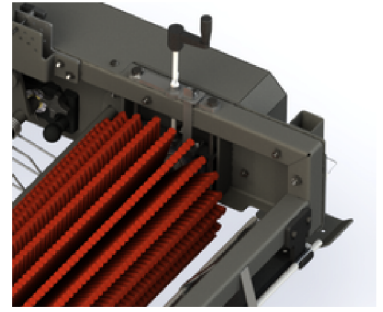

# TURF HAWK

**BUILT TO LAST  
ENGINEERED TO DRIVE RESULTS**

FI Equipment has partnered with **Dream Turf Equipment** to better serve **you** with a well established dealer network.

The Turf Hawk™ is a pull-type machine line up that was designed to reduce time spent grooming while enhancing the quality of both natural and artificial turf surfaces. The machines provide up to **3 essential grooming tools** for single pass efficiency, including; **rotary brushes, magnet bars, debris collectors or spring tines**. Proven to be more effective at decompacting artificial turf than traditional drag brushes, the Turf Hawk's rotary brushes maintain an optimal surface hardness to enhance player safety. Use the Turf Hawk Pro to triple the working width to improve efficiency and reduce event turnover time.

# PRODUCT FEATURES

**1. MAGNET BAR**  
67" QUICK CLEAN RARE EARTH MAGNET BAR

**2. ROTARY BRUSH**  
GROUND DRIVEN BRUSH FOR CONSISTENT PERFORMANCE

**3. BRUSH DEPTH**  
INDEPENDENT BRUSH HEIGHT ADJUSTMENT

**4. DEBRIS COLLECTOR**  
DUAL REMOVABLE BASKETS USED TO FILTER OUT UNWANTED DEBRIS

**5. SPRING TINES (OPTION)**  
INTERCHANGABLE TINES FOR AGGRESSIVE DECOMPACTION AND DETHATCHING

**6. ADJUSTABLE HITCH**  
ACCOMMODATES VARIOUS TOW VEHICLES FOR PRECISE FIELD LEVELLING