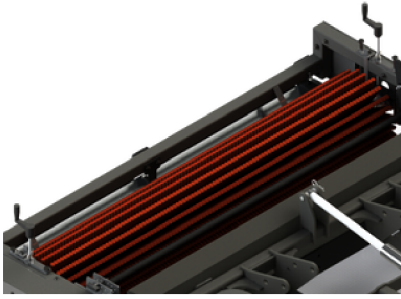

# PRODUCT FEATURES

**1. MAGNET BAR**  
67" QUICK CLEAN RARE EARTH MAGNET BAR

**2. ROTARY BRUSH**  
GROUND DRIVEN BRUSH FOR CONSISTENT PERFORMANCE

**3. BRUSH DEPTH**  
INDEPENDENT BRUSH HEIGHT ADJUSTMENT

**4. DEBRIS COLLECTOR**  
DUAL REMOVABLE BASKETS USED TO FILTER OUT UNWANTED DEBRIS