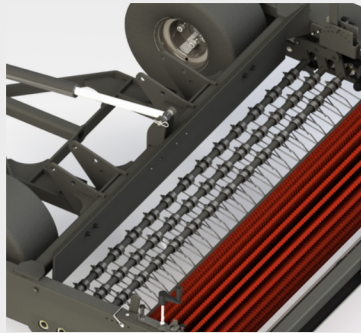

# TURF HAWK

**BUILT TO LAST  
ENGINEERED TO DRIVE RESULTS**

FI Equipment has partnered with **Dream Turf Equipment** to better serve **you** with a well established dealer network.

The Turf Hawk™ is a pull-type machine line up that was designed to reduce time spent grooming while enhancing the quality of both natural and artificial turf surfaces. The machines provide up to **3 essential grooming tools** for single pass efficiency, including; **rotary brushes, magnet bars, debris collectors or spring tines**. Proven to be more effective at decompacting artificial turf than traditional drag brushes, the Turf Hawk's rotary brushes maintain an optimal surface hardness to enhance player safety. Use the Turf Hawk Pro to triple the working width to improve efficiency and reduce event turnover time.

# PRODUCT FEATURES

**1. MAGNET BAR**  
67" QUICK CLEAN RARE EARTH MAGNET BAR

**2. ROTARY BRUSH**  
GROUND DRIVEN BRUSH FOR CONSISTENT PERFORMANCE

**3. BRUSH DEPTH**  
INDEPENDENT BRUSH HEIGHT ADJUSTMENT

**4. DEBRIS COLLECTOR**  
DUAL REMOVABLE BASKETS USED TO FILTER OUT UNWANTED DEBRIS

**5. SPRING TINES (OPTION)**  
INTERCHANGABLE TINES FOR AGGRESSIVE DECOMPACTION AND DETHATCHING

**6. ADJUSTABLE HITCH**  
ACCOMMODATES VARIOUS TOW VEHICLES FOR PRECISE FIELD LEVELLING