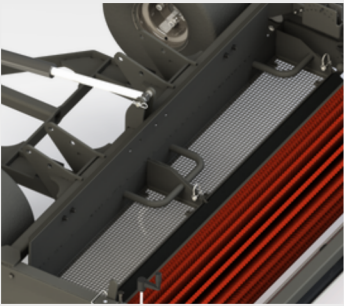

# TURF HAWK

**BUILT TO LAST  
ENGINEERED TO DRIVE RESULTS**

FI Equipment has partnered with **Dream Turf Equipment** to better serve **you** with a well established dealer network.

The Turf Hawk™ is a pull-type machine line up that was designed to reduce time spent grooming while enhancing the quality of both natural and artificial turf surfaces. The machines provide up to **3 essential grooming tools** for single pass efficiency, including; **rotary brushes, magnet bars, debris collectors or spring tines**. Proven to be more effective at decompacting artificial turf than traditional drag brushes, the Turf Hawk's rotary brushes maintain an optimal surface hardness to enhance player safety. Use the Turf Hawk Pro to triple the working width to improve efficiency and reduce event turnover time.

# PRODUCT FEATURES

**1. MAGNET BAR**  
67" QUICK CLEAN RARE EARTH MAGNET BAR

**2. ROTARY BRUSH**  
GROUND DRIVEN BRUSH FOR CONSISTENT PERFORMANCE

**3. BRUSH DEPTH**  
INDEPENDENT BRUSH HEIGHT ADJUSTMENT

**4. DEBRIS COLLECTOR**  
DUAL REMOVABLE BASKETS USED TO FILTER OUT UNWANTED DEBRIS

**5. SPRING TINES (OPTION)**  
INTERCHANGABLE TINES FOR AGGRESSIVE DECOMPACTION AND DETHATCHING

**6. ADJUSTABLE HITCH**  
ACCOMMODATES VARIOUS TOW VEHICLES FOR PRECISE FIELD LEVELLING