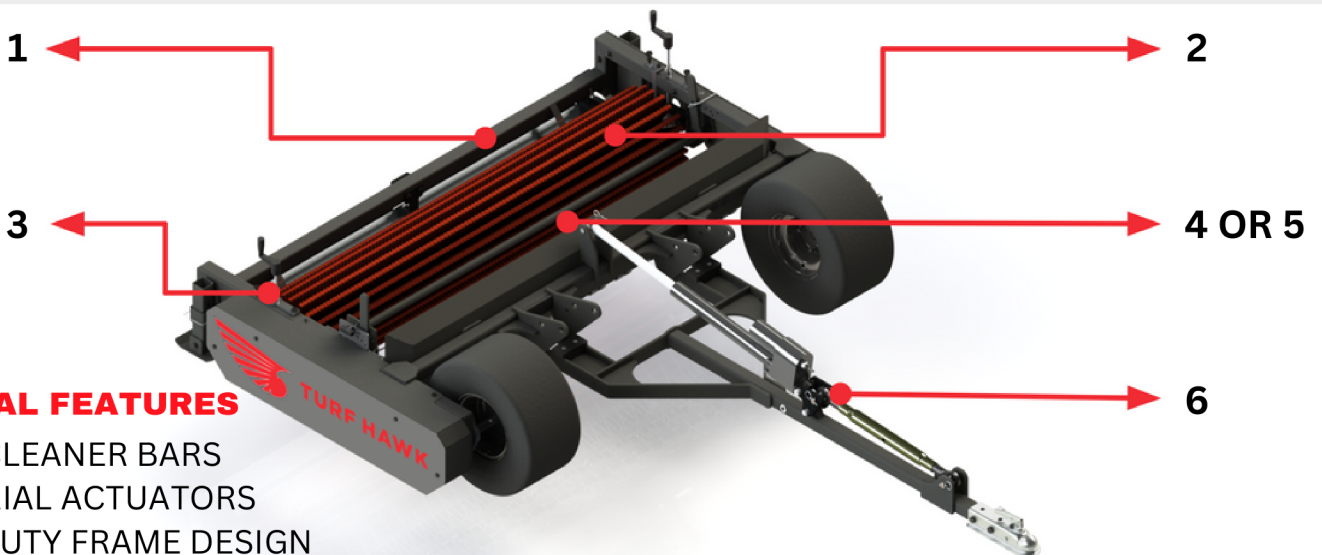

# PRODUCT FEATURES

**1. MAGNET BAR**  
67" QUICK CLEAN RARE EARTH MAGNET BAR

**2. ROTARY BRUSH**  
GROUND DRIVEN BRUSH FOR CONSISTENT PERFORMANCE

**3. BRUSH DEPTH**  
INDEPENDENT BRUSH HEIGHT ADJUSTMENT

**4. DEBRIS COLLECTOR**  
DUAL REMOVABLE BASKETS USED TO FILTER OUT UNWANTED DEBRIS

**5. SPRING TINES (OPTION)**  
INTERCHANGABLE TINES FOR AGGRESSIVE DECOMPACTION AND DETHATCHING

**6. ADJUSTABLE HITCH**  
ACCOMMODATES VARIOUS TOW VEHICLES FOR PRECISE FIELD LEVELLING